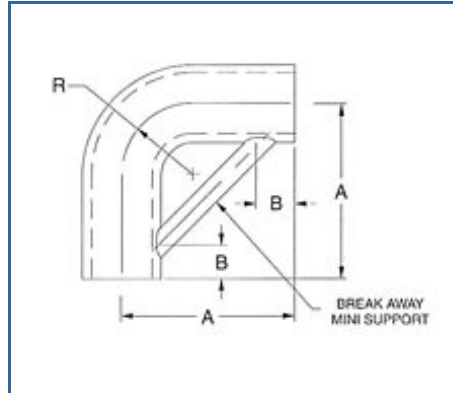

Saint-Gobain

Sani-Tech® S.I.B. 90° Elbow

1

Item #	Size	ID	OD	A	B	Material	CAD
ST90-075	MINI	0.560 in	0.750 in	10.000 in	4.000 in	Polypropylene	
ST90-100	MAXI	0.856 in	1.106 in	16.000 in	4.000 in	Polypropylene	
ST90-150	1 1/2	1.356 in	1.606 in	16.000 in	4.000 in	Polypropylene	
ST90-200	2	1.856 in	2.106 in	16.000 in	4.000 in	Polypropylene	
ST90-250	2 1/2	2.356 in	2.606 in	16.000 in	4.000 in	Polypropylene	
ST90-300	3	2.856 in	3.106 in	27.000 in	4.000 in	Polypropylene	
SK90-075	MINI	0.560 in	0.750 in	10.000 in	4.000 in	PVDF	
SK90-100	MAXI	0.856 in	1.106 in	16.000 in	4.000 in	PVDF	
SK90-150	1 1/2	1.356 in	1.606 in	16.000 in	4.000 in	PVDF	
SK90-200	2	1.856 in	2.106 in	16.000 in	4.000 in	PVDF	
SK90-250	2 1/2	2.356 in	2.606 in	16.000 in	4.000 in	PVDF	

<u>Item #</u>	<u>Size</u>	<u>ID</u>	<u>OD</u>	<u>A</u>	<u>B</u>	<u>Material</u>	<u>CAD</u>
<u>SK90-300</u>	3	2.856 in	3.106 in	27.000 in	4.000 in	PVDF	