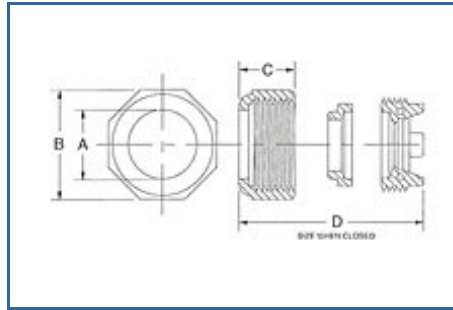

Saint-Gobain

Sani-Tech® True Union Clamp

- Used to connect Sanitary components
- Sizes: 3/4", 1", 1-1/2", 2", 2-1/2" and 3"
- Available in PVDF

1

Item #	Size	A	B	C	D Length	E	CAD
CL075TU	MINI	1.005 in	1.500 in	0.830 in	1.100	0.145 in	
CL100TU	MAXI	1.520 in	2.090 in	1.060 in	1.320	0.135 in	
CL150TU	1 1/2	1.986 in	2.800 in	1.265 in	1.510	0.185 in	
CL200TU	2	2.530 in	3.410 in	1.410 in	1.610	0.180 in	
CL250TU	2 1/2	3.045 in	4.365 in	1.625 in	1.850	0.175 in	
CL300TU	3	3.550 in	4.470 in	1.565 in	1.850	0.145 in	